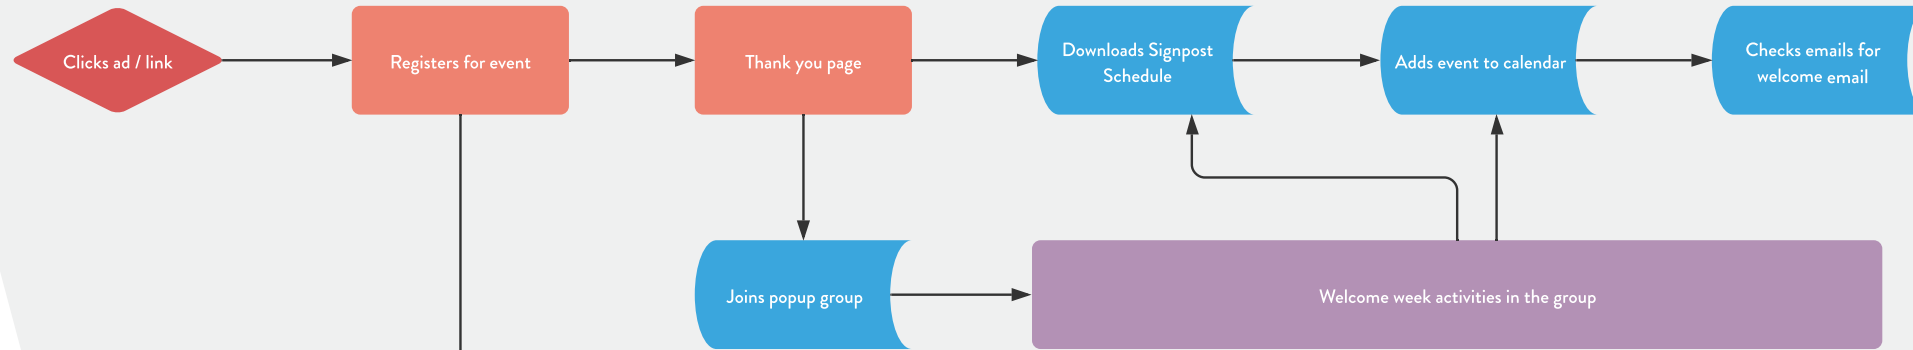

2-3 WEEKS BEFORE

BUILD UP

EVENT

1 WEEK

CONVERSION

4-5 DAYS