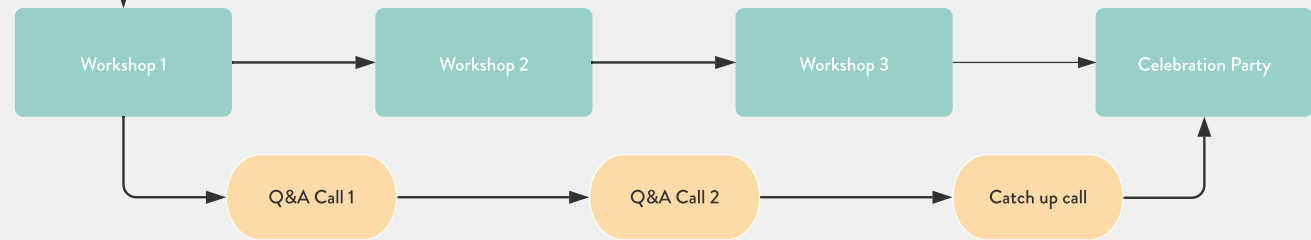

2-3 WEEKS BEFORE

BUILD UP

EVENT

1 WEEK

CONVERSION

4-5 DAYS